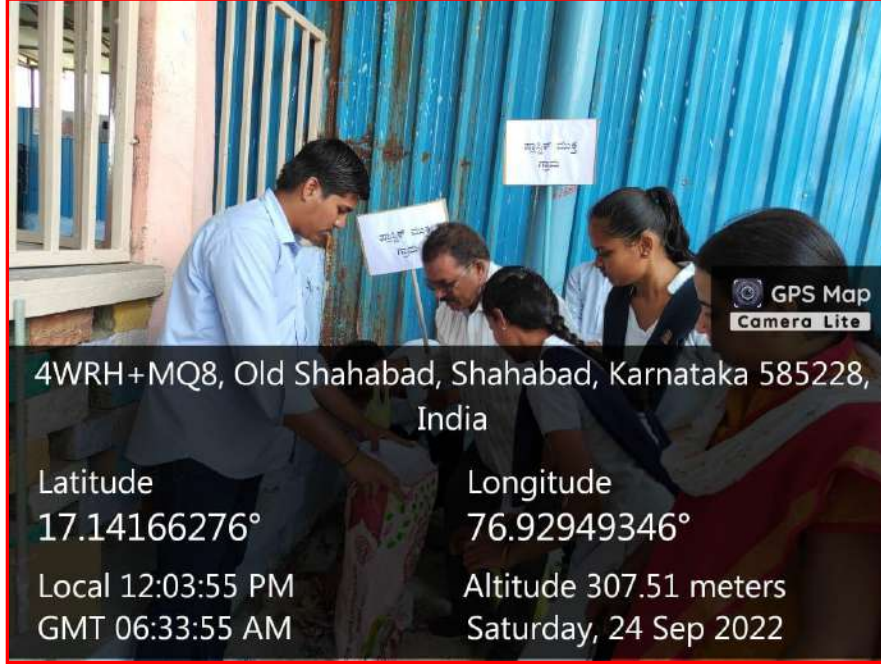

ಹೈದರಾಬಾದ್ ಕರ್ನಾಟಕ ಶಿಕ್ಷಣ ಸಂಸ್ಥೆಯ
**ಎಸ್. ಎಸ್. ಮರಗೋಲ ಕಲಾ, ವಿಜ್ಞಾನ
ಮತ್ತು ವಾಣಿಜ್ಯ ಮಹಾವಿದ್ಯಾಲಯ**
ಶಹಾಬಾದ್ - 585 228 - ಜಿ. ಕಲಬುರಗಿ
(ಗುಲಬರ್ಗಾ ವಿಶ್ವವಿದ್ಯಾಲಯದ ಸಂಲಗ್ನತೆ ಪಡೆದ)
ನ್ಯಾಕೆ ಬಿ ಗ್ರೇಡ್ ಕಾಲೇಜ್

Hyderabad Karnataka Education Society's
**S. S. Margol College of Arts,
Science & Commerce**
SHAHABAD - 585 228 - Dist. Kalaburagi
(Affiliated to Gulbarga University, Kalaburagi)
NAAC ACCREDITED - B GRADE COLLEGE